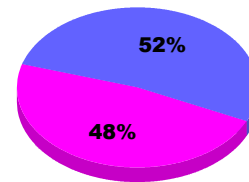

YTD Status Quo Clubs 2012-2013

Status Quo Clubs Compared to Status Quo Members

Legend: Status Quo Clubs (Cyan), Total Status Quo Members (Green)

MEMBERSHIP

Membership Results
2012-2013

Membership
2011-2012

Month	Net Memb Goal	Actual New Memb	Actual Dropped Memb	Gain/Loss of Memb	Gain/Loss of Memb
Jul/Aug/Sep		26	-27	-1	-15
Totals		26	-27	-1	-15

Membership Results 2012-2013

Goal, New, Dropped, Gain/Loss

Legend: Goal (Cyan), Actual (Green), Dropped (Yellow), Gain Loss (Magenta)

Comparison of Membership Gain/Loss

Current Year Compared to the Previous Year

Legend: Current Year (Cyan), Previous Year (Green)

Gender Comparison 2012-2013

Jul/Aug/Sep

Legend: Male (Blue), Female (Magenta)